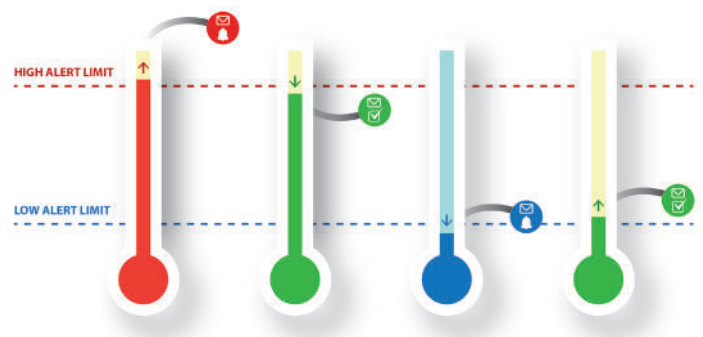

Wireless Alert TP

Wireless Alert TP is a battery-powered temperature sensor that sends a warning email if a user-set level is reached. Simply select your temperature limits and connect to any Wi-Fi network using the FilesThruTheAir mobile app.

- -40 to +125 °C temperature probe with 1.5m cable
- User-configurable high and low temperature limits
- Sends email alerts and scheduled status reports
- Flashing alert indicator
- Wi-Fi connected
- Simple to set up using the free mobile app
- Two years' battery life (typical)
- No ongoing subscription fees
- Includes sticky pad for wall mounting

The Wireless Alert TP can be set up to monitor temperature limits in a variety of applications. High and low temperature limits are user-configurable between -40 and 125 °C (-40 and 257 °F). The device will trigger a notification email, sent to a user-selected address, if the temperature limits are breached and when the temperature returns to normal. In addition to this, the device can send a scheduled summary email detailing minimum, maximum and average temperature, as well as battery level, number of alerts, and total time spent in alert.

Specifications

	Minimum	Typical	Maximum	Unit
Probe Measurement Range	-40 (-40)		125 (257)	°C (°F)
Device Operating Temperature	-18 (-0)		+55 (131)	°C (°F)
Alert Levels	User-configurable, within probe measurement range stated above			
Measurement Resolution		1 (1)		°C (°F)
Measurement Accuracy		+/-1 (-40 to +80°C) (+/-2 (-40 to +176°F))		°C (°F)
Response Time	< 1 minute			
Environmental Conditions	Device: indoor use only (IP5X), Probe: waterproof (IP67)			
Probe Length		1.5		m
Product Dimensions (excluding probe)	69 x 32 x 22 (2.7 x 1.3 x 0.9)			mm (inches)
Battery Type	2 x 1.5V Alkaline LR03/UM4/AAA			
Battery Life		2*		Years
Wi-Fi	WPA/WPA-2 Personal - 802.11bgn (2.4GHz)**			