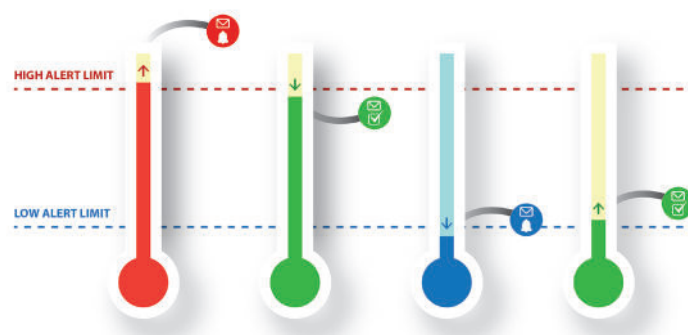

# Wireless Alert TP-P

Wireless Alert TP-P is a battery-powered pipe temperature sensor that sends a warning email if a user-set level is reached. Simply select your temperature limits and connect to any Wi-Fi network using the FilesThruTheAir mobile app.

- -40 to +120 °C temperature probe with 1.5m cable
- User-configurable high and low temperature limits
- Sends email alerts and scheduled status reports
- Flashing alert indicator
- Wi-Fi connected
- Simple to set up using the free mobile app
- Two years' battery life (typical)
- No ongoing subscription fees
- Includes sticky pad for wall mounting

The Wireless Alert TP-P can be set up to monitor the temperature of pipes up to 28mm OD. High and low temperature limits are user-configurable between -40 and 120 °C (-40 and 248 °F). The device will trigger a notification email, sent to a user-selected address, if the temperature limits are breached and when the temperature returns to normal. In addition to this, the device can send a scheduled summary email detailing minimum, maximum and average temperature, as well as battery level, number of alerts, and total time spent in alert.